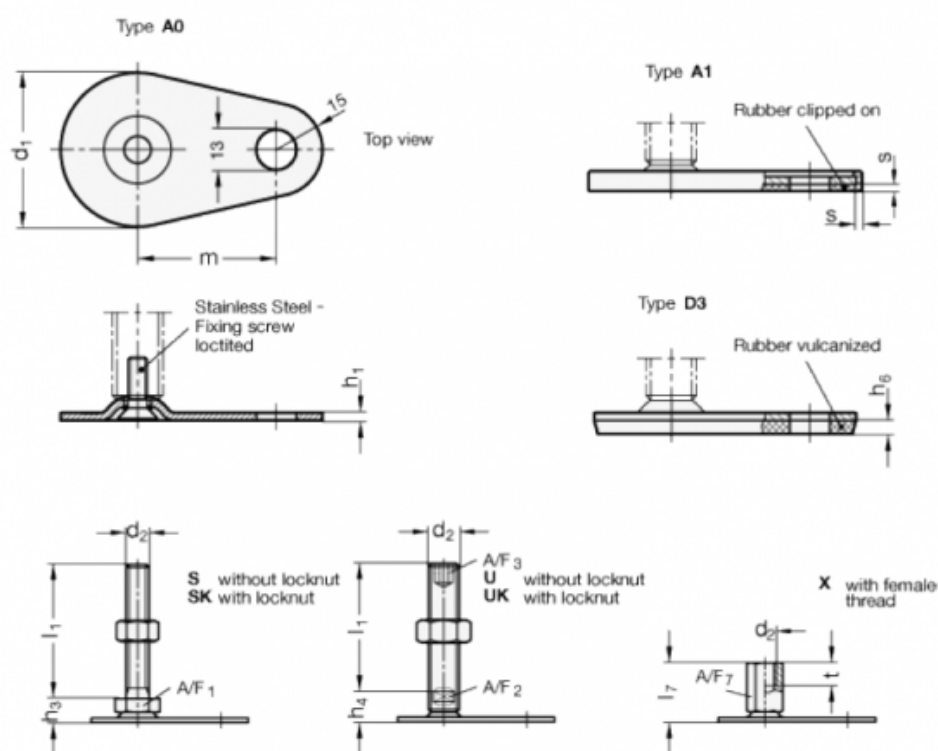

Article number: 204280M16125D3U

Description: E+G levelling foot
GN 42-80-M16-125-D3-U

Note: U Without nut, Hexagon socket at the top, Wrench flat at the bottom

Measures

$$A/F2 = 12$$

$$A/F3 = 8$$

$$d1 = 80$$

$$d2 = M16$$

$$h1 = 3$$

$$h4 = 18$$

$$h6 = 5$$

$$l1 = 125$$

$$m = 70$$

$$s =$$